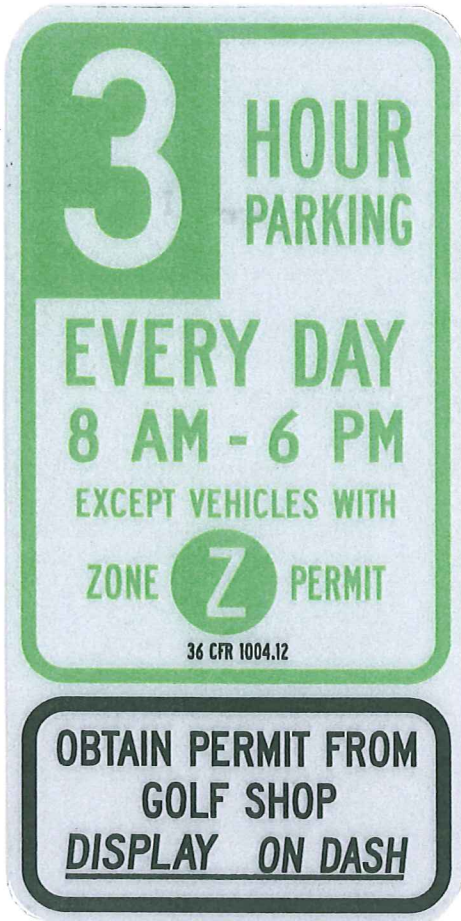

Important NEW Golf Course and Café Parking Information

March 19, 2010

In order to improve Parking for the Presidio Golf Course and Café, the Presidio Trust has authorized a new parking zone (Zone Z) for the Golf Course Parking Lot and adjacent areas along West Pacific Avenue. This new zone is effective immediately.

The sign below on the left will define this new Zone Z and its areas. Up to 3 Hour Parking will be available to everyone 7days a week; no permit required. **

Beyond the 3 Hour Limit EVERYONE will need a pass obtained only in the Golf Shop. The Pass shown above (in Yellow or Pink) MUST be displayed on the dashboard of your vehicle)