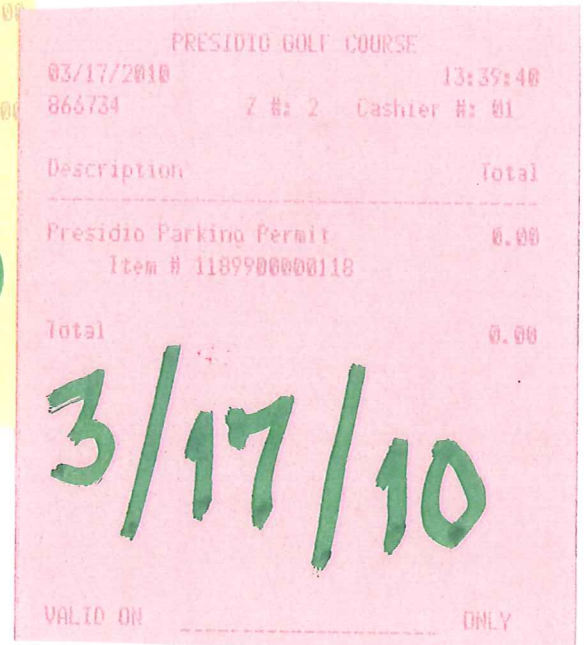

The sign below on the left will define this new Zone Z and its areas. Up to 3 Hour Parking will be available to everyone 7days a week; no permit required. **

Beyond the 3 Hour Limit EVERYONE will need a pass obtained only in the Golf Shop. The Pass shown above (in Yellow or Pink) MUST be displayed on the dashboard of your vehicle)